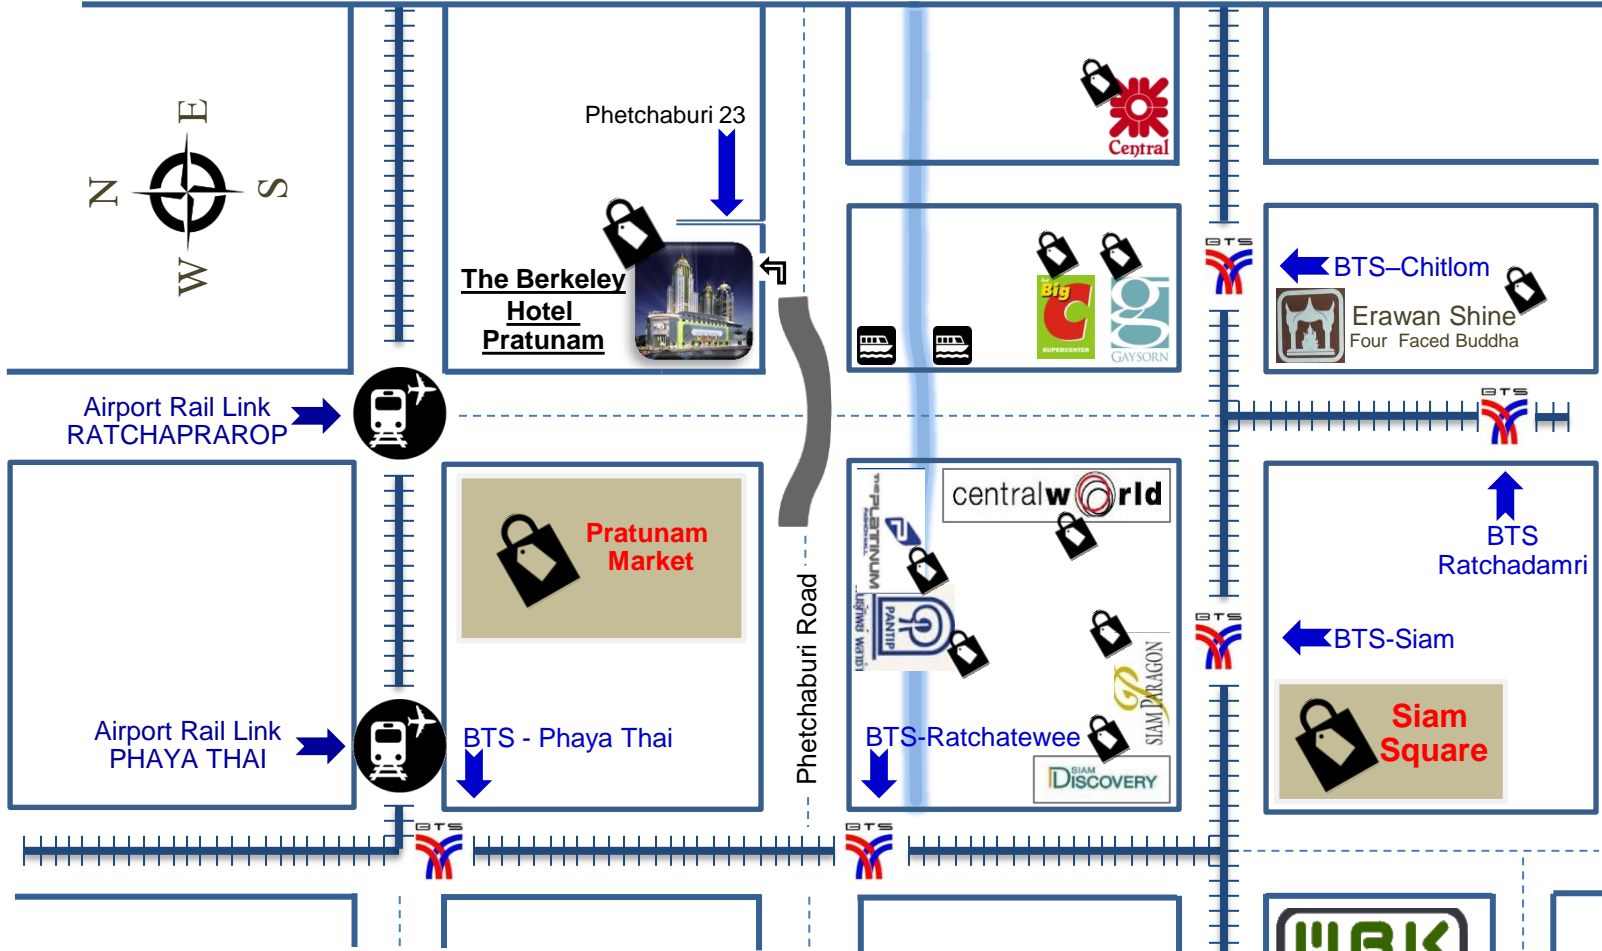

Express Way From/To Suvarnabhumi Airport

THE BERKELEY HOTEL
PRATUNAM

Tel.: +66 2 309 9999
Fax.: +66 2 309 9900

 Shopping Area
 BTS Station (Sky Train)
 Airport Rail Link
 "Khlong Boats" Saen Saep Boat Service

From THE BERKELEY HOTEL PRATUNAM to	Pratunam Market / Platinum Fashion Mall	Opposite
	Central World	400 Meters
	Pantip Plaza	400 Meters
	Gasorn Plaza / Thao Maha Brahma Shine	500 Meters
	Airport Rail Link – Ratchaprarop Station	800 Meters
	MBK / Siam Paragon / Siam Square	1,500 Meters

National Stadium

Chulalongkorn University